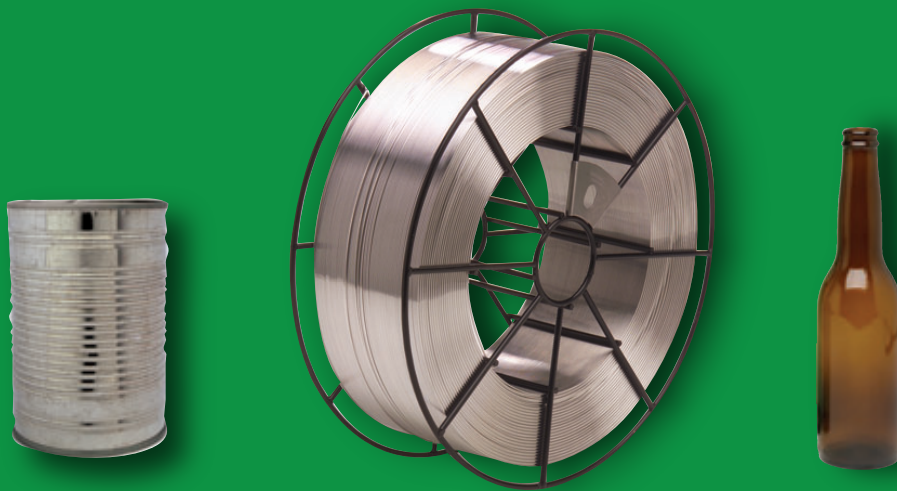

# *It makes* **¢CENTS**

*to recycle.*

Don't pay to have your empty plastic spools picked up, use our 100% recyclable steel cages and get paid for going **GREEN**. For more information on **SuperGlaze** products that are 100% recyclable, go to [www.lincolnelectric.ca](http://www.lincolnelectric.ca) and click on the  button.

All of the materials shown on this page come wound on steel cages that we make ourselves using surplus wire that we accumulate from other wire drawing operations. Once you have used up the welding wire that is on the steel basket you can add it directly to your scrap steel bin, no sorting, no fuss. So instead of paying someone to cart away your scrap plastic spools, you get paid for every empty caged spool you throw in the bin. Now all you have to worry about is where to spend the money.

Material	Brand	Alloy	Diameter in (mm)	Lbs (Kgs)	Pallet Lbs (kgs)
ED703177	SUPERGLAZE	5356	0.035 (0.9)	16 (7.26)	1296 788
ED703178	SUPERGLAZE	5356	3/64 (1.2)	16 (7.26)	1296 788
ED703179	SUPERGLAZE	5356	1/16 (1.6)	16 (7.26)	1296 788
ED703180	SUPERGLAZE	4043	0.035 (0.9)	16 (7.26)	1296 788
ED703181	SUPERGLAZE	4043	3/64 (1.2)	16 (7.26)	1296 788
ED703182	SUPERGLAZE	4043	1/16 (1.6)	16 (7.26)	1296 788